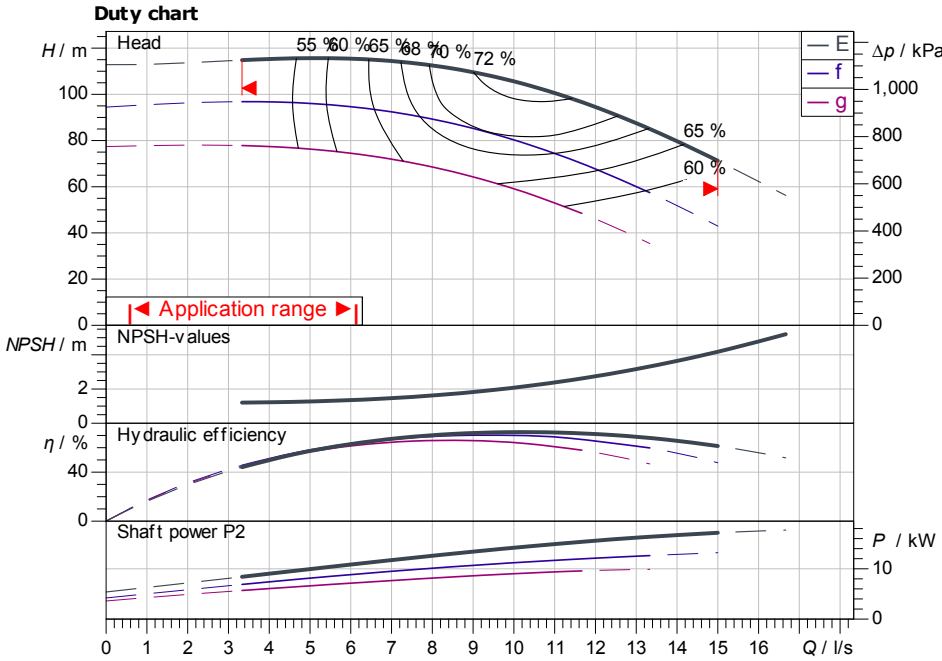

Contact
E-mail
Phone

Customer

Contact
E-mail
Phone

Technical data

High-pressure multistage centrifugal pump Zeox-FIRST H 4203-18.5-2

Project ID   Untitled project 2025-03-04 09:37:01.987

Project name
Installation location
Customer pos. No.

Date   2025-03-04

ISO 9906: 2012 3B