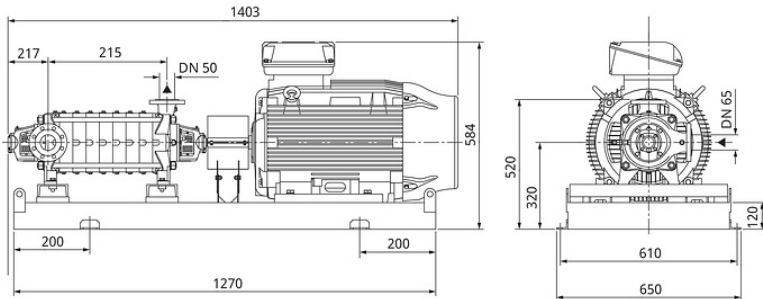

Requested data

Flow
Head
Media   Water 100 %
Fluid temperature   20.00 °C
Density   998.30 kg/m³
Kin. viscosity   1.00 mm²/s

Hydraulic data (Duty point)

Flow
Head
Shaft power P2
Hydraulic efficiency
NPSH

Product data

High-pressure multistage centrifugal pump
Zeox-FIRST H 4203-18.5-2
Max. operating pressure   5,000 kPa
Fluid temperature   -5 °C ... +90 °C
Max. ambient temperature   40 °C
Minimum efficiency index (MEI)

Motordata per Motor/Pump

Motor efficiency level   IE3
Mains connection   3~ 400 V / 50 Hz
Permitted voltage tolerance   + -10 %
Max. speed   2,900 1/min
Rated power P2   18.50 kW
Rated current   33.90 A
Power factor   0.85
Efficiency
50% / 75% / 100%   91.5/92.3/92.6%
Degree of protection   IP55
Insulation class   F
Motor protection

Fitting dimensions

Pipe connection on the suction side   DN 65, PN 25
Pipe connection (pressure side)   DN 50, PN 63
Port to Port

Materials

Pump housing   EN-GJL-250/EN-GJS-400

Shaft   1.4028
Shaft seal   U2BPFG
Impeller   EN-GJL-200
Stage chamber material   EN-GJS-500-7

Information for order placements

Weight approx.
Item number   4191790

Dimensions   mm